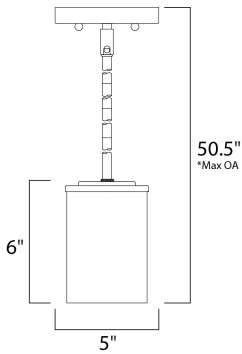

*max overall height

MEASUREMENTS

- DIMENSION : 5" L x 5" W x 6" H
- MAX OAH : 50.5" OAH
- CANOPY : 5.25" W x 0.75" H x 5.25" L
- HANGING WEIGHT : 1.65 lb

LAMPING

- INPUT VOLTAGE : 120V
- BULB : 1 x 60W Incandescent E26 Medium , 60W Total
- BULB INCLUDED : (Not Included)
- DIMMABLE :